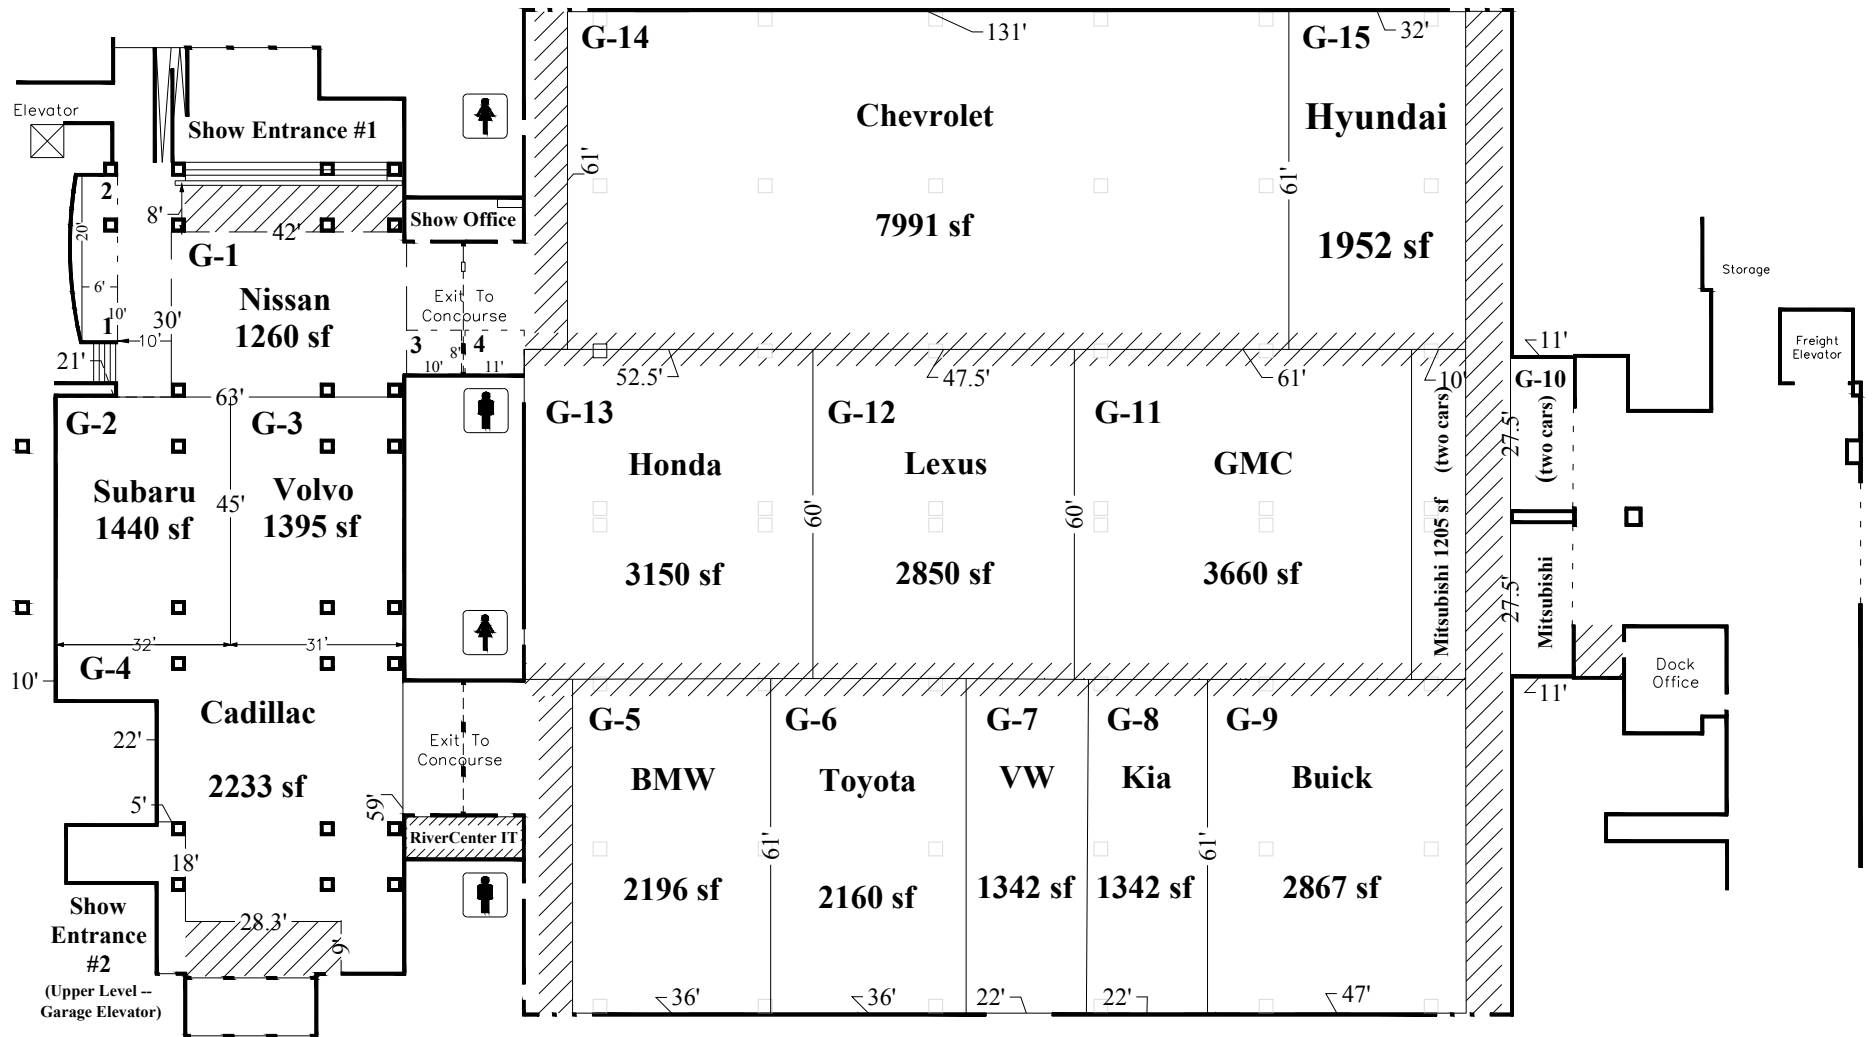

Great Hall/Concourse

Ceiling Height = 29'

**Exhibit Setbacks = 2' off neighboring exhibits
& 3' between each vehicle**

February 8 - 10, 2019

RiverCenter - Davenport, IA

version: 1.0 IM -- 05/02/2018

 = **Keep Clear / Fire Exit**